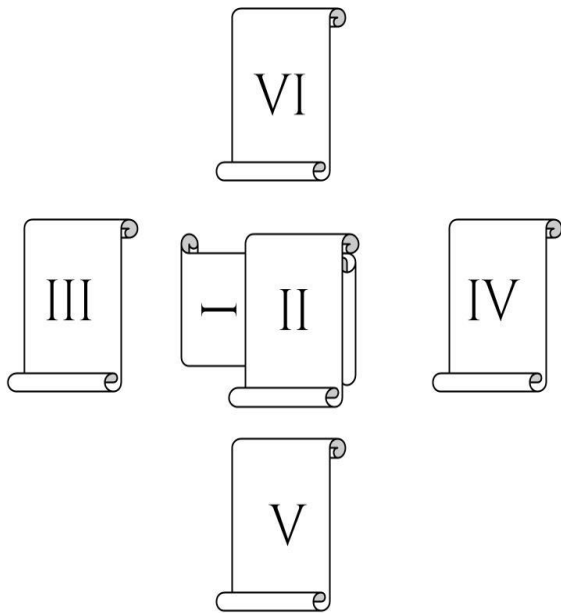

# “SPELL CHECKER” TAROT SPREAD

## FROM MASTROS & ZEALOT: WITCHES FOR HIRE

I. **THE SITUATION:** This is the “target” of the work. If this isn’t accurate, shuffle, clarify your question, reframe your intent, and start over.

II. **THE SPELL:** This describes the nature of the work. Once again, if this isn’t accurate, clarify the question, reframe, and start over

III. **THE PAST:** This is what you’re bringing into spell from your past, this is often a warning about something you need to guard against.

IV. **THE FUTURE:** This is the outcome of the working as you are currently planning it.

V. **THE ROOTS OF THE WORK:** This recommends deities, materia, or other “outside powers” you should consider drawing on for this working.

VI. **THE HEAVENLY REACH:** This recommends methods, mind states, and other “internal factors” you should consider drawing on for this working.